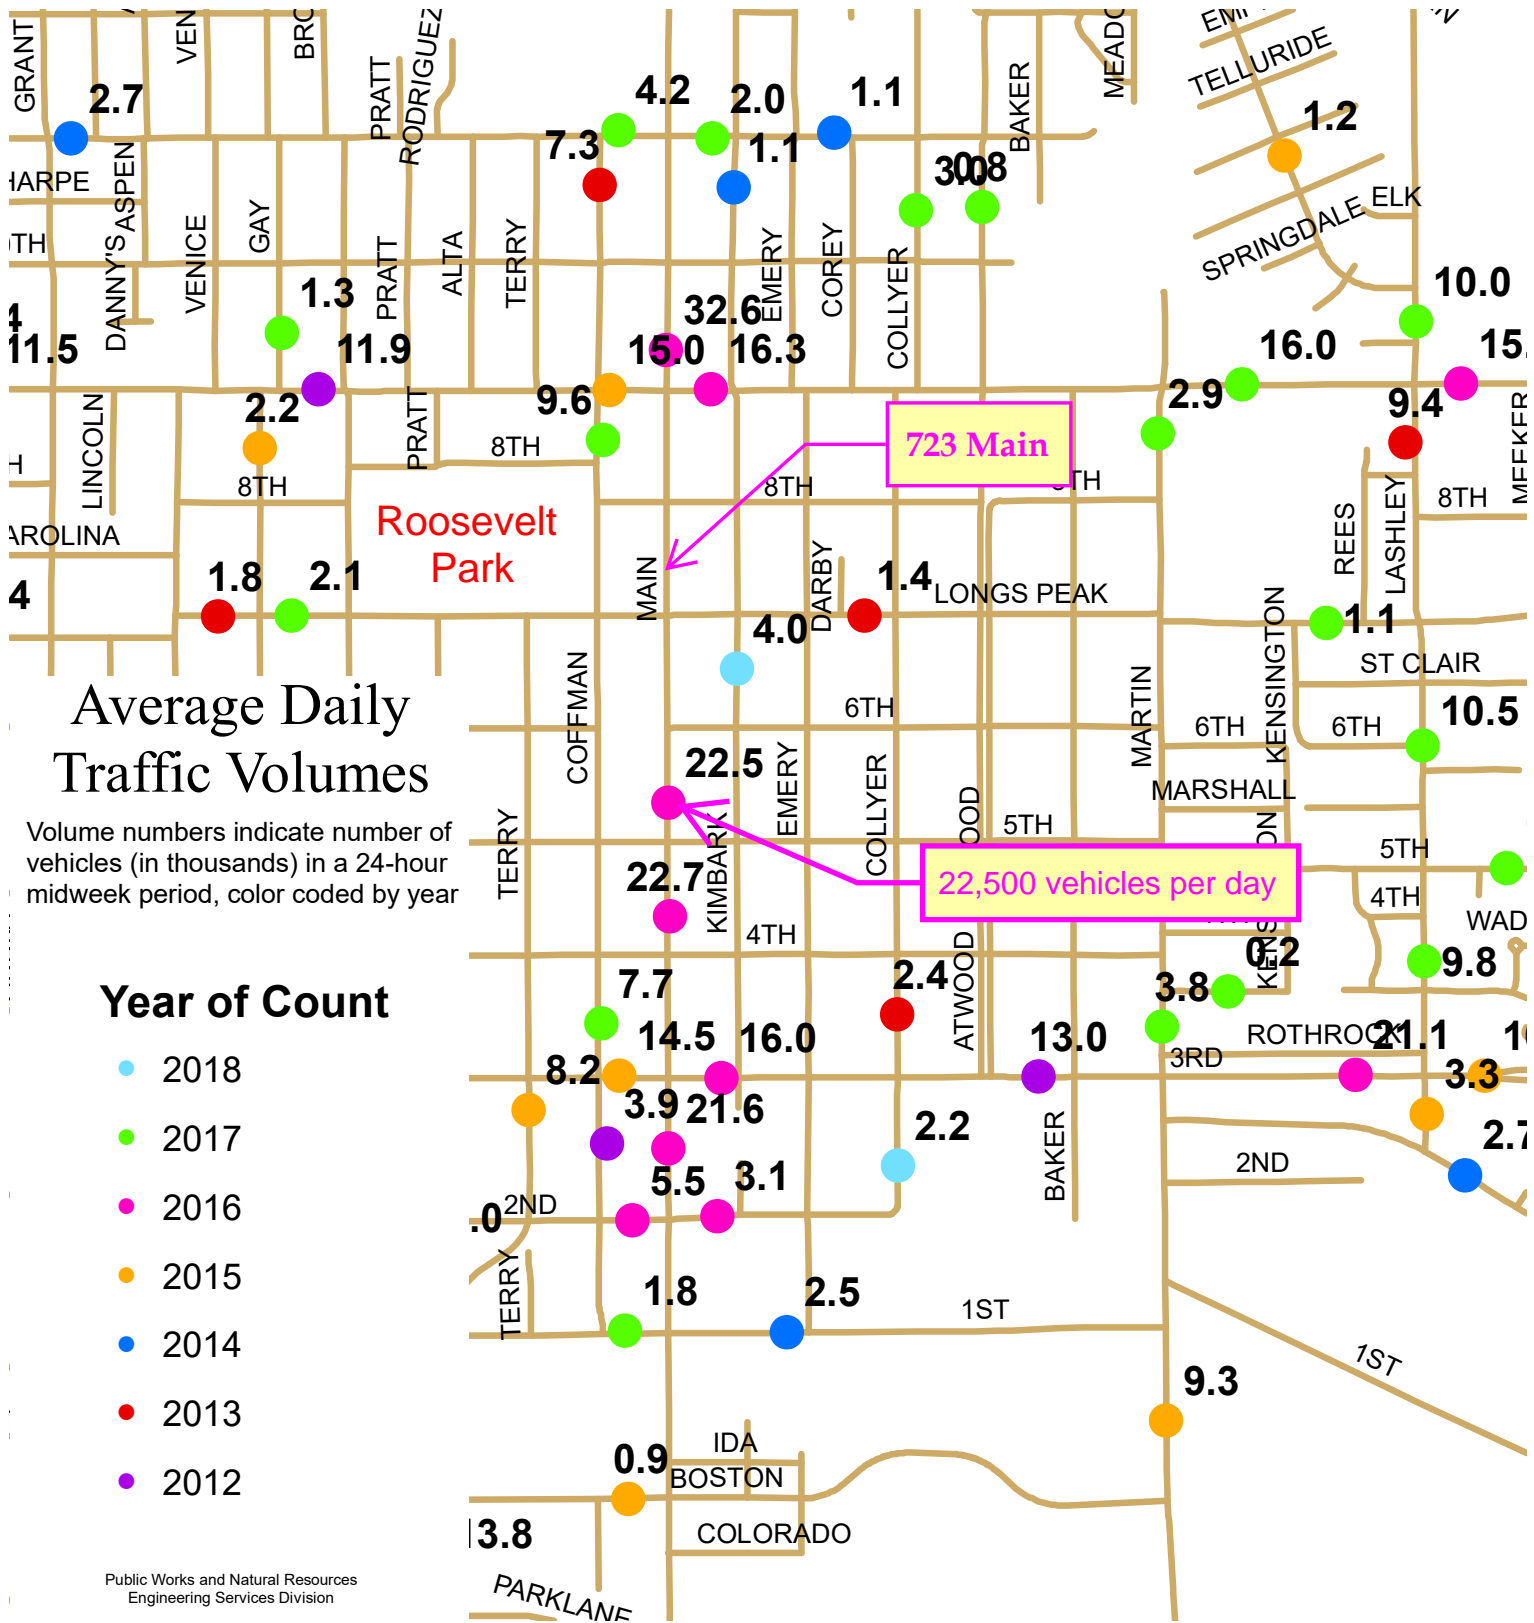

# City of Longmont Traffic Count Map

This document is an enlargement of the full City of Longmont Traffic Count Map published on or before Aug 1, 2020. Original Document can be obtained at:  
<http://longmontcolorado.gov/departments/departments-n-z/transportation/traffic/traffic-volume-counts>